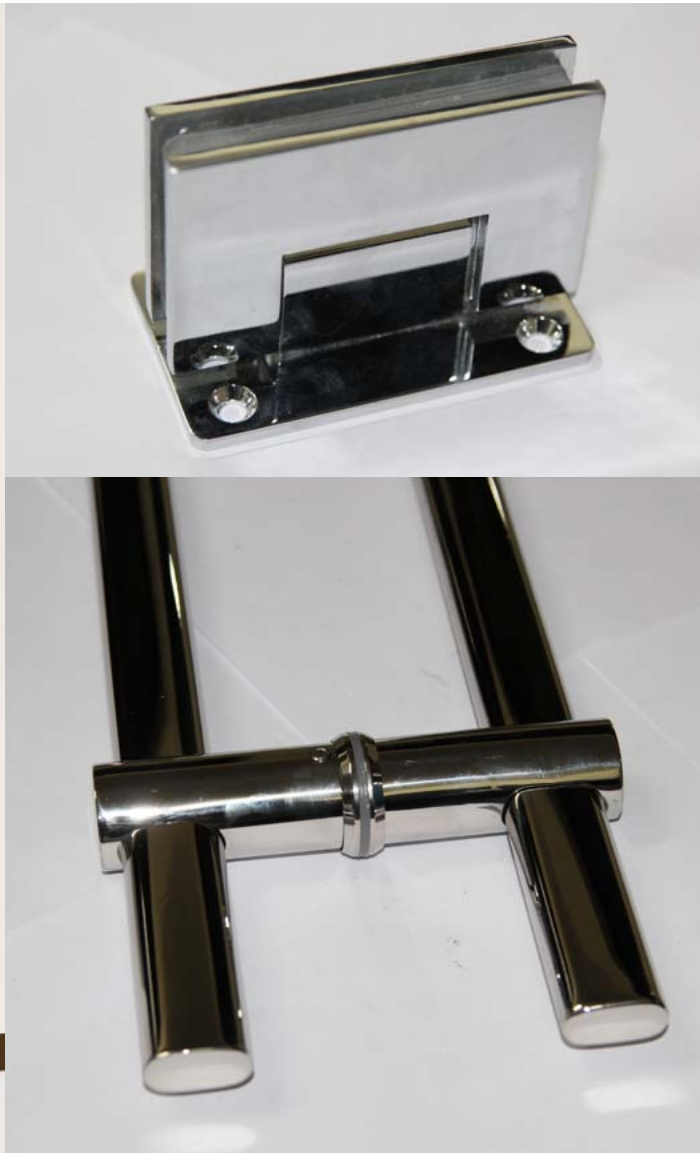

SMART GLASS 2013 ACCESSORIES

SMART Glass Industries provides excellent fittings with the highest quality and latest designs for the frameless glass industry.

All fittings are manufactured to provide a modern and contemporary appearance. Applications include balcony balustrade, pool fencing enclosures, commercial shopfronts and doors, shower screens and glass facades.

All frameless glass fittings are manufactured with the highest quality and can be supplied as a mirror polished or satin finish. The mirror polished finish is recommended as it will reduce "tea" staining and minimize maintenance. The stainless steel fittings are manufactured using high density investment casting which will enable all fittings to be clamped to structural glass without striping threads and therefore attaining a greater strength without increasing the stresses in glass panels. The fittings are designed to suit 10mm, 12mm and 15mm toughened glass.

SMART GLASS LAMINATED GLASS

NETT PRICE (NO DISCOUNT) IN KES

SG-920-A
90 Degree Wall Hinge

SG-940-A
135 Degree Glass to Glass Hinge

SG-950-A
180 Degree Glass to Glass Hinge

SG-1010-A
0 Degree Fix Bracket

SG-1902-B
90 Degree Fix Bracket

SG-1352-B
135 Degree Fix Bracket

SG-338-4
Knob

SG-9810
Floor Spring (MAX 110 Kgs Two Speed)

SG-050
Bottom Lock

SMART GLASS LAMINATED GLASS

NETT PRICE (NO DISCOUNT) IN KES

SG-010
Bottom Patch

SG-020
Top Patch