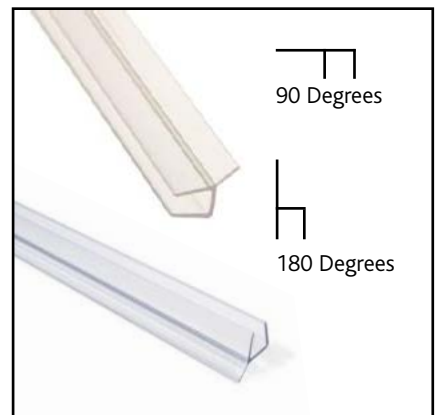

SG-19
Top Spindle

SG-1065
H-Handle

SG-228-7
3-Hole Handle

SG-6005
Sliding Door Handle

SG-4005
Sliding Door Pipe (SS 3meters)

SG-318-2
Wall to Pipe Fitting

SG-318-4
Pipe to Glass Fitting

SMART GLASS LAMINATED GLASS

NETT PRICE (NO DISCOUNT) IN KES

SG-318-7
Corner Fitting

SG-1901A
L-Shaped Fix Bracket

SG-213
Top Bolt & Top Keeper (Comes in a Set)

SG-09
Glass Shelf Holder

SG-040
L-Shaped Fix Glass Spindle

SG-030
Top Fix Glass Spindle

SG-CLK010
Center Lock and Keeper

SG-6001D, SG-6002D, SG-6003D
SG-6004 (PIPE NOT INCLUDED)
Frameless Glass Sliding Door
Fitting - (Full Set)

PLASTIC STRIP - PS90 (90 degrees)
PLASTIC STRIP - PS180 (180 degrees)
Pipe to Glass Fitting